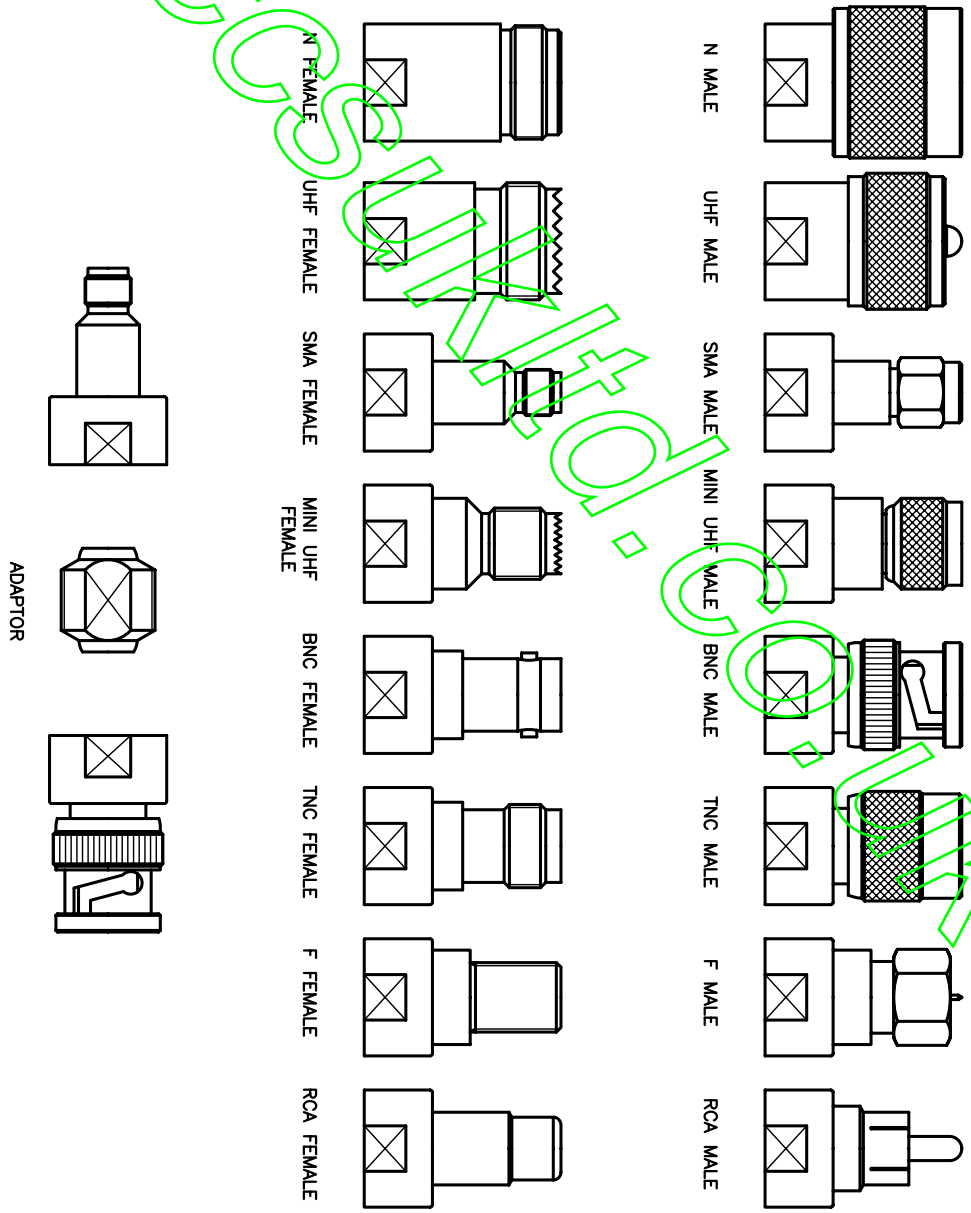

ISS	REVISIONS	DESCRIPTION	DATE

RoHS COMPLIANT

CONNECTORS CABLES

SPECIALISTS LTD

TITLE: RF CONNECTOR ADAPTOR KIT

PART NO: RAFK40

DRAWING NO: 032

ISO 9001 certificate

032

SHEET: .

SCALE: 1/1

NO.

APRD:

CHKD:

DR:

DATE: 10/21/10"

SHEET: .

UNIT: mm

SCALE: 1/1

UNLESS OTHERWISE SPECIFIED TOLERANCES

- 0.5-6 = ±0.2
- >6-30 = ±0.4
- >30-120 = ±0.6
- >120-315 = ±1
- >315-1000 = ±1.6
- ANGLES = ±5°