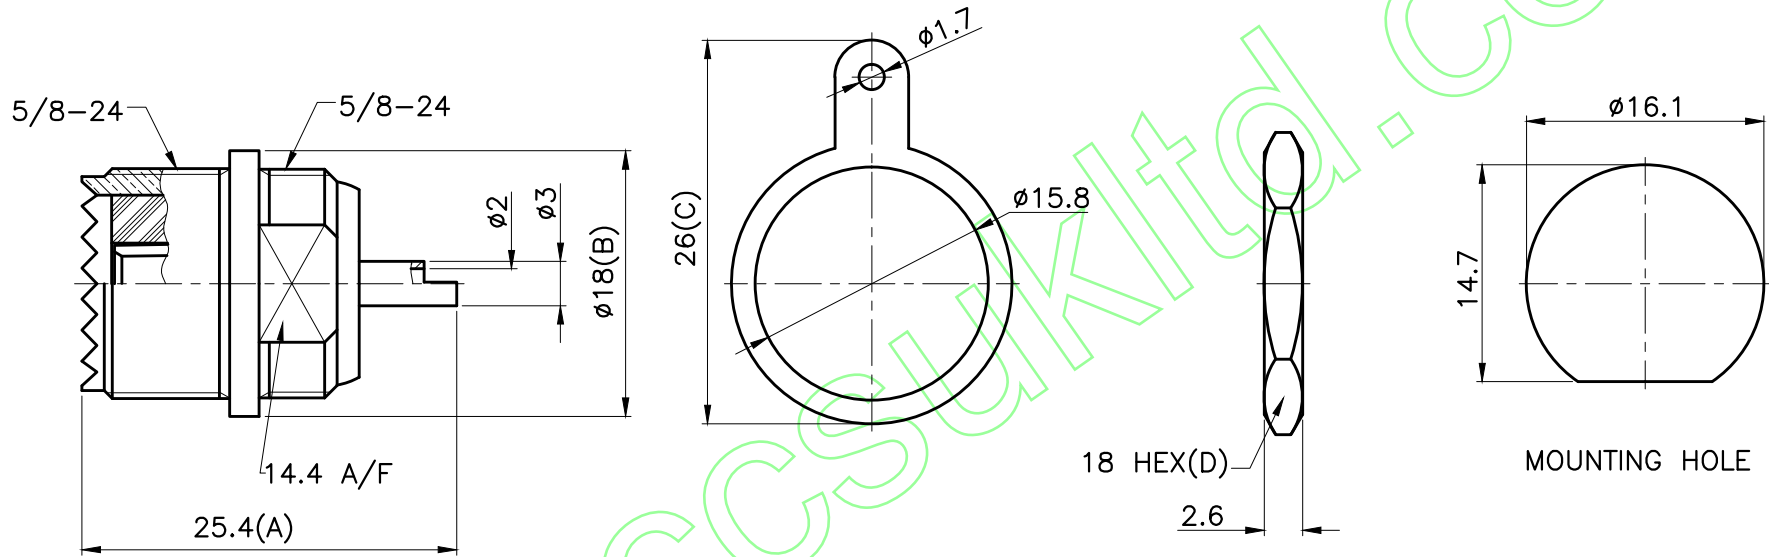

REVISIONS	
ISS	DESCRIPTION \ DATE

RoHS COMPLIANT

CONNECTORS CABLES

SPECIALISTS LTD.

TITLE: UHF FEMALE BULKHEAD

APRD:	UNLESS OTHERWISE SPECIFIED TOLERANCES 0.5-6 = ±0.2 >6-30 = ±0.4 >30-120 = ±0.6 >120-315 = ±1 >315-1000 = ±1.6 ANGLES = ±5°			
CHKD:				
DR:				
PART NO: UBJSS	DATE: 03/06/19"	UNIT: mm		
DRAWING NO: 032	SHEET: .	SCALE: 2/1	NO. DESCRIPTION	MATERIAL FINISH
			NUT	ZINC ALLOY NICKEL
			GROUND TAG	STEEL NICKEL
			CONTACT PIN	BRASS NICKEL
			INSULATOR	DELTRIN WHITE
			BODY	ZINC ALLOY NICKEL