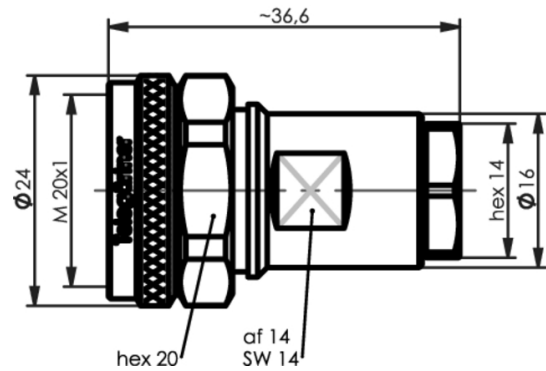

order number: J01440A3012

4.3-10 straight plug, push pull type, G30 (1.5/3.8)

Technical Attributes	
Cable group; cable	G30 (1.5/3.8)
Type	Push Pull Type
Assembly	B98
Remarks	clamp/clamp