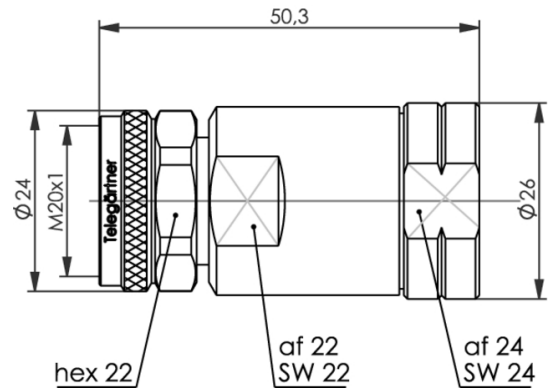

order number: J01440A0006

4.3-10 straight plug, Screw Type, G23 (1/2" Flex), SIMFix ST

Technical Attributes	
Cable group; cable	G23 (1/2" Flex)
Type	Screw Type
Assembly	B65
Remarks	SIMFix ST IP67