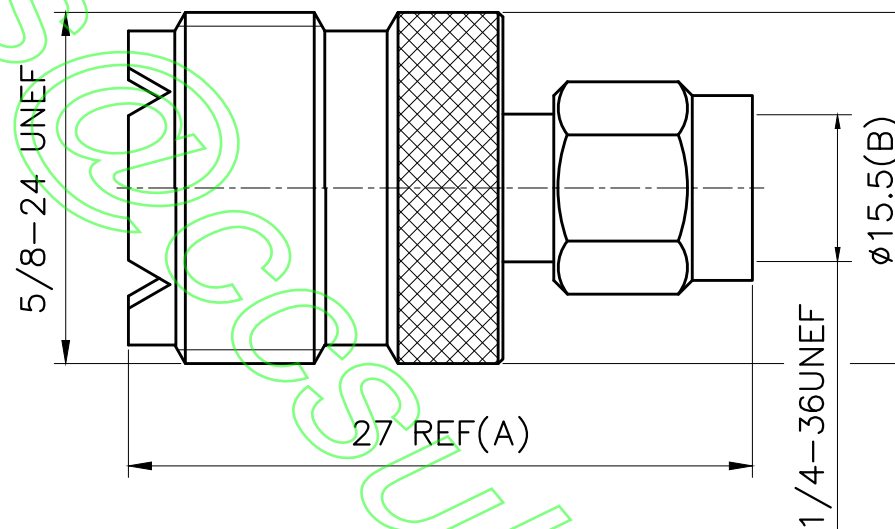

RoHS COMPLIANT

UHF FEMALE

HEX 8/ FLATS

SMA MALE

CONNECTORS CABLES

SPECIALISTS LTD.

ISO 9001 certificate

CONTACT PIN	BRASS/GOLD PLATE
INSULATOR	DELFIN
INSULATOR	TEFLON
BODY	BRASS/NICKEL PLATE
COUPLING NUT	BRASS/NICKEL PLATE
DESCRIPTION	MATERIAL

APRD:		UNLESS OTHERWISE SPECIFIED TOLERANCES 0.5-5 = ±0.2 5-30 = ±0.4 30-120 = ±0.6 120-315 = ±1	TITLE: SMA MALE TO UHF FEMALE	
CHKD:			PART NO: SMAPUJA50	DRAWING NO: 029
DR:			UNIT: mm	DATE: 097-12-01