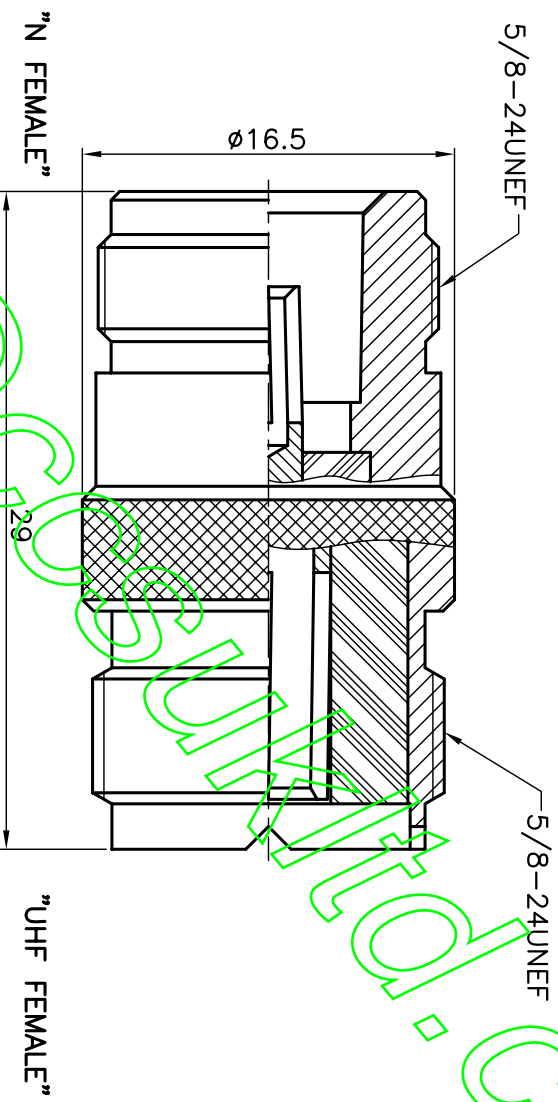

ISS	DESCRIPTION \ DATE

RoHS COMPLIANT

CONNECTORS CABLES
HBS
SPECIALISTS LTD

TITLE: N FEMALE TO UHF FEMALE

PART NO: NJUJA50

DRAWING NO:

APRD:

CHKD:

DR:

DATE: 08/05/10"

SHEET: .

UNLESS OTHERWISE SPECIFIED TOLERANCES

- 0.5-6 = ±0.2
- >6-30 = ±0.4
- >30-120 = ±0.6
- >120-315 = ±1.0
- >315-1000 = ±1.6
- ANGLES = ±5°

UNIT: mm

SCALE: 3/1

DESCRIPTION	MATERIAL	FINISH	SGS REPORT NO
CONTACT PIN	BRASS	GOLD	KA/2005/10527 \ KA/2005/30993
INSULATOR	DELFIN	WHITE	KA/2005/10531
BODY	BRASS	NICKEL	KA/2005/10527 \ KA/2005/60362