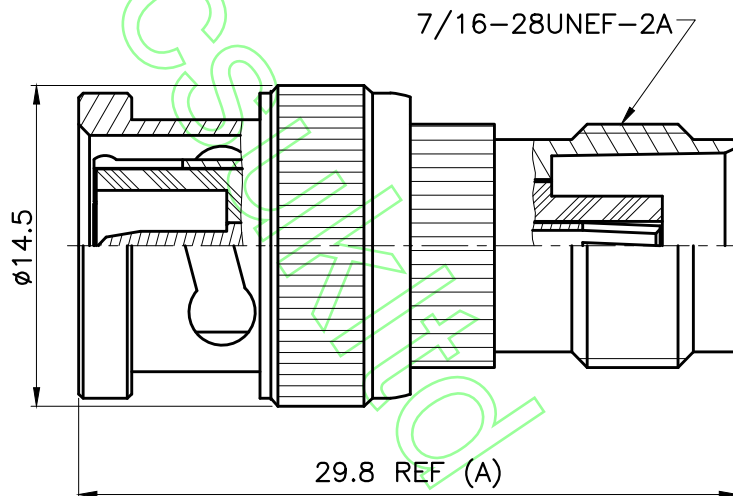

REVISIONS	
ISS	DESCRIPTION\DATE

RoHS COMPLIANT

CONNECTORS CABLES
CCS
 SPECIALISTS LTD.

TITLE: BNC MALE TO TNC FEMALE		APRD:	UNLESS OTHERWISE SPECIFIED TOLERANCES 0.5-6 = ±0.2 >6-30 = ±0.4 >30-120 = ±0.6 >120-315 = ±1 >315-1000 = ±1.6 ANGLES = ±5°			
PART NO: BPTJA50		CHKD:		SHELL	ZINC ALLOY	NICKEL
DRAWING NO:		DR:		CONTACT PIN	BRASS	GOLD
029	DATE: 02/25/20"	UNIT: mm	INSULATOR	DELFIN	WHITE	
SHEET: .		SCALE: 3/1	BODY	BRASS	NICKEL	
			DESCRIPTION	MATERIAL	FINISH	