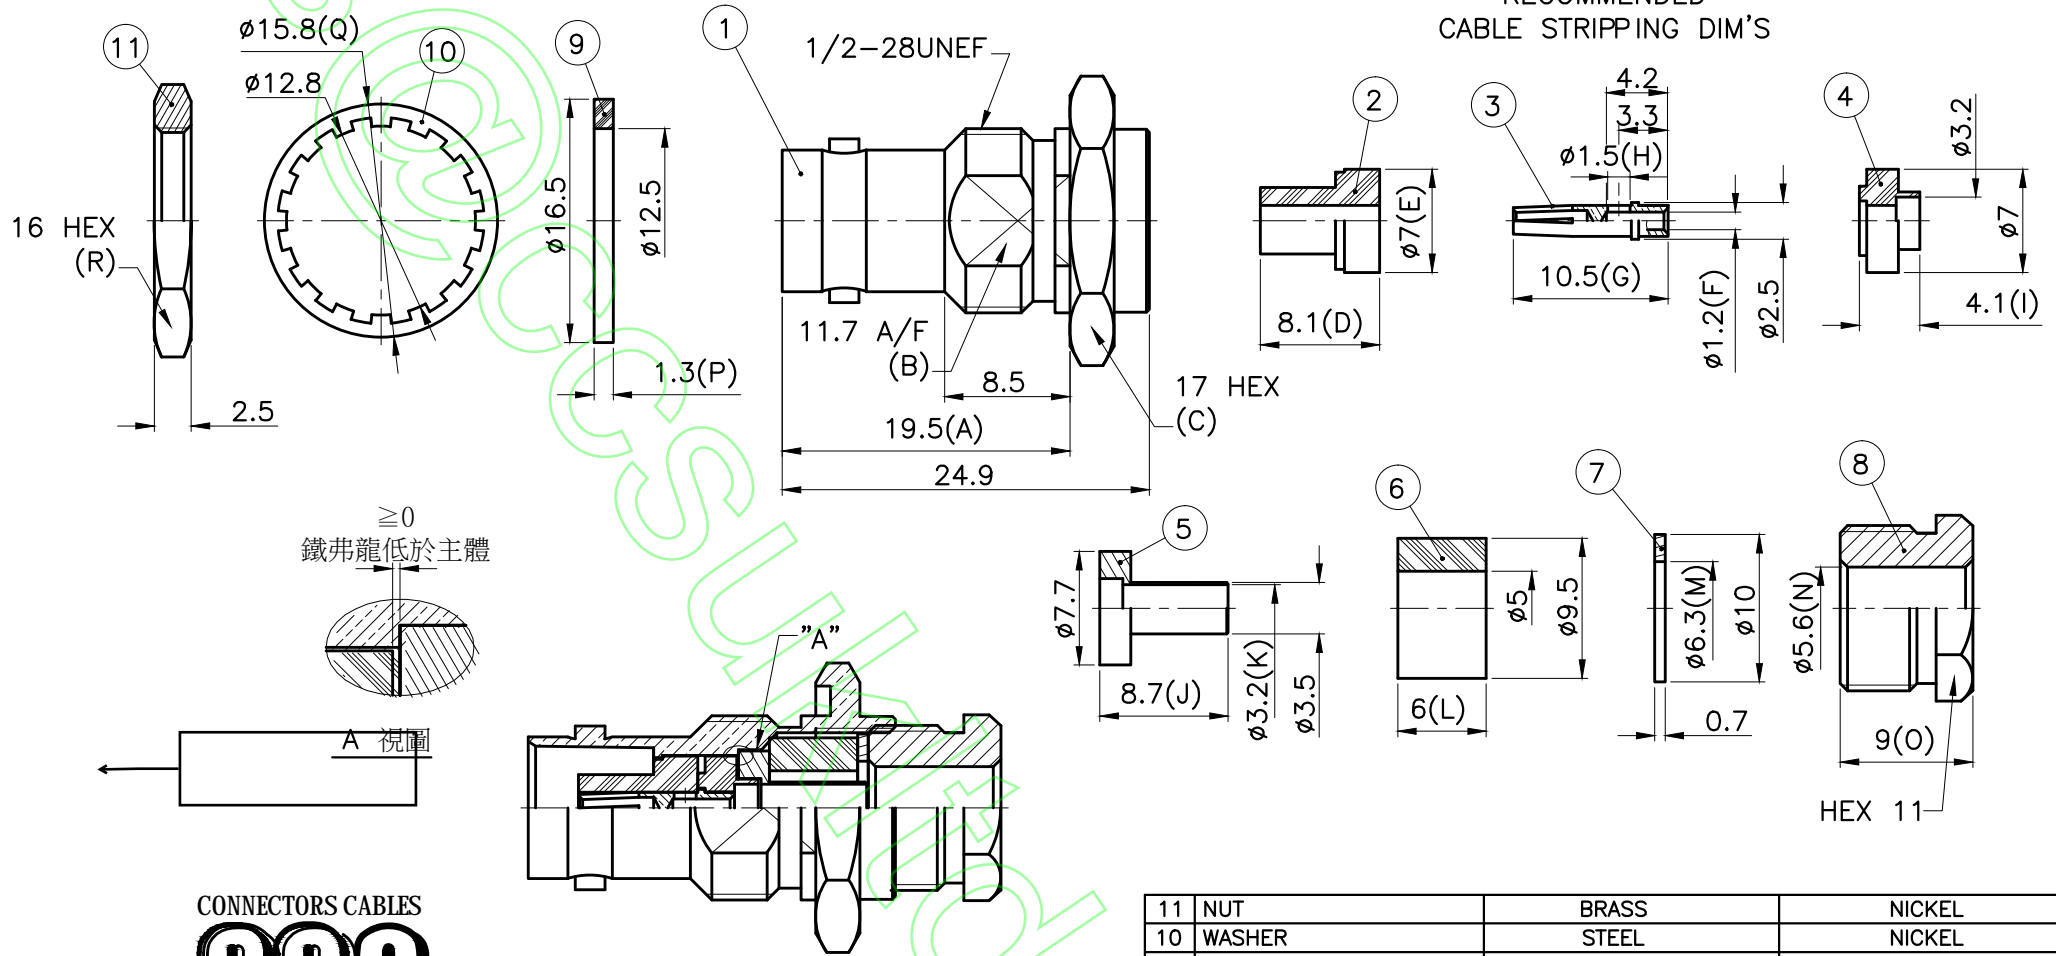

REVISIONS

ISS

RoHS COMPLIANT

RECOMMENDED CABLE STRIPPING DIM'S

CONNECTORS CABLES

SPECIALISTS LTD.

TITLE: BNC FEMALE BULKHEAD CLAMP
(FOR RG58, RG223)

APRD:

CHKD:

DR:

UNLESS OTHERWISE SPECIFIED TOLERANCES
0.5-6 = ±0.2
>6-30 = ±0.4
>30-120 = ±0.6
>120-315 = ±1
>315-1000 = ±1.6
ANGLES = ±5°

PART NO: BBJSC223

DATE: 10/04/12"

UNIT: mm

DR. NO:

030

SHEET: .

SCALE: 2/1

NO.	DESCRIPTION	MATERIAL	FINISH
11	NUT	BRASS	NICKEL
10	WASHER	STEEL	NICKEL
9	GASKET	RUBBER	RED
8	NUT	BRASS	NICKEL
7	WASHER	BRASS	NICKEL
6	GASKET	SILICONE	WHITE
5	TOP HAT	BRASS	NICKEL
4	INSULATOR	TEFLON	WHITE
3	CONTACT PIN	BRASS	GOLD
2	INSULATOR	TEFLON	WHITE
1	BODY	BRASS	NICKEL