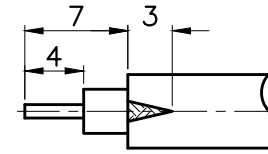

REVISIONS

ISS

RoHS COMPLIANT

RECOMMENDED CABLE STRIPPING DIM'S

CONNECTORS CABLES

SPECIALISTS LTD.

TITLE: BNC FEMALE BULKHEAD CLAMP
(FOR RG58, RG223)

APRD:

CHKD:

DR:

UNLESS OTHERWISE SPECIFIED TOLERANCES
0.5-6 = ±0.2
>6-30 = ±0.4
>30-120 = ±0.6
>120-315 = ±1
>315-1000 = ±1.6
ANGLES = ±5°

PART NO: BBJSC223

DATE: 10/04/12"

UNIT: mm

DR. NO:

030

SHEET: .

SCALE: 2/1

NO.	DESCRIPTION	MATERIAL	FINISH
11	NUT	BRASS	NICKEL
10	WASHER	STEEL	NICKEL
9	GASKET	RUBBER	RED
8	NUT	BRASS	NICKEL
7	WASHER	BRASS	NICKEL
6	GASKET	SILICONE	WHITE
5	TOP HAT	BRASS	NICKEL
4	INSULATOR	TEFLON	WHITE
3	CONTACT PIN	BRASS	GOLD
2	INSULATOR	TEFLON	WHITE
1	BODY	BRASS	NICKEL