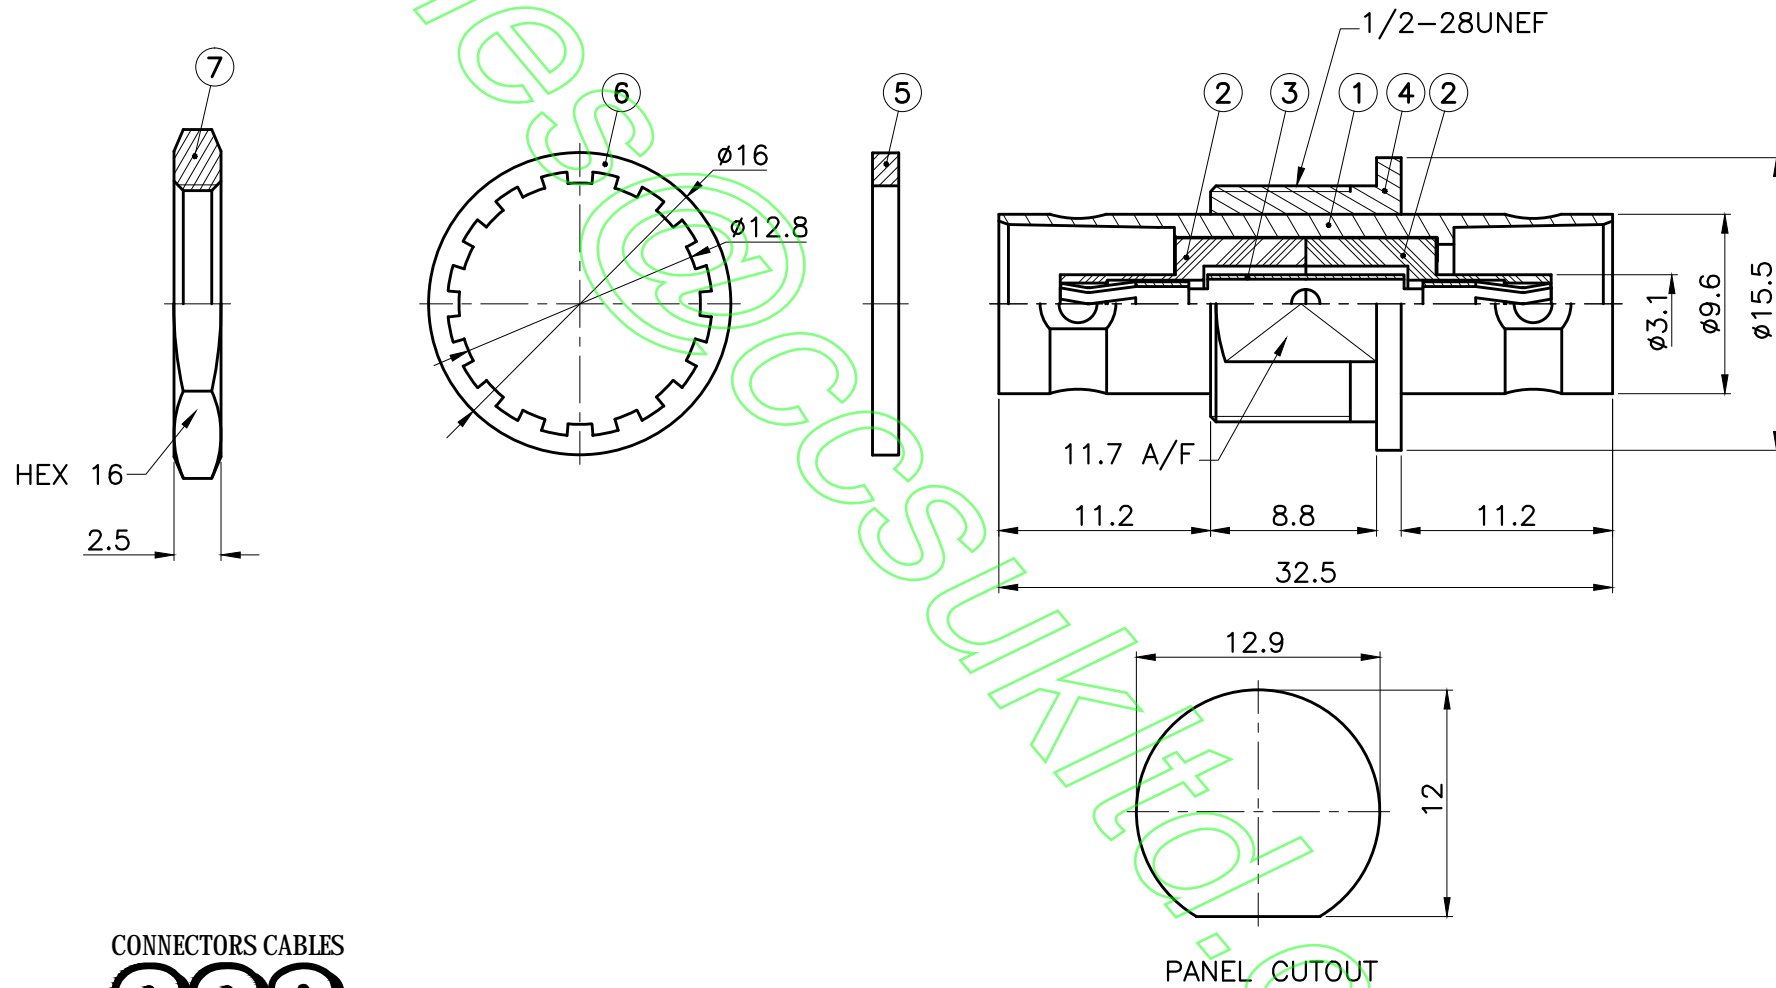

REVISIONS	
ISS	DESCRIPTION \ DATE

RoHS COMPLIANT

TITLE: BNC DOUBLE FEMALE  
INSULATED BULKHEAD (75 ohm)

PART NO: BBJA75INS

DR. NO:

APRD:	UNLESS OTHERWISE SPECIFIED TOLERANCES 0.5-6 = ±0.2 >6-30 = ±0.4 >30-120 = ±0.6 >120-315 = ±1 >315-1000 = ±1.6 ANGLES = ±5°	7	NUT	BRASS	NICKEL
CHKD:		6	WASHER	STEEL	NICKEL
DR:		5	GASKET	RUBBER	RED
DATE: 08/06/10"	UNIT: mm	4	INSULATION BODY	ABS	NATURAL
SHEET: .	SCALE: 2.5/1	3	CONTACT PIN	P.B	GOLD
		2	INSULATOR	DELRIN	WHITE
		1	BODY	BRASS	NICKEL
		NO.	DESCRIPTION	MATERIAL	FINISH