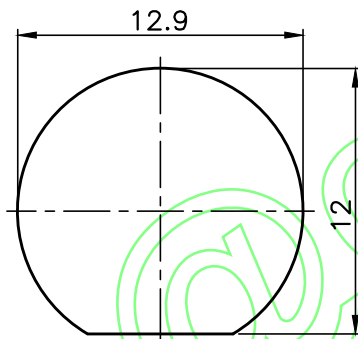

REVISIONS		
ISS	DESCRIPTION	DATE

RoHS COMPLIANT

PANEL CUTOUT

CONNECTORS CABLES

SPECIALISTS LTD.

TITLE: BNC ISOLATED BULKHEAD FEMALE TO FEMALE ADAPTOR (75 ohm)

PART NO: BBJJA753GINS

DR NO:

APRD:	UNLESS OTHERWISE SPECIFIED TOLERANCES 0.5-6 = ±0.2 >6-30 = ±0.4 >30-120 = ±0.6 >120-315 = ±1 >315-1000 = ±1.6 ANGLES = ±5°			
CHKD:		NUT	BRASS	NICKEL
DR:		WASHER	STEEL	NICKEL
DATE: 02/08/17"	UNIT: mm	INSULATOR BODY	ABS	NATURAL
SHEET: .	SCALE: 3/1	LOCK WASHER	BRASS	NICKEL
		CONTACT PIN	BRASS	GOLD
		INSULATOR	TEFLON	WHITE
		BODY	BRASS	NICKEL
		NO. DESCRIPTION	MATERIAL	FINISH