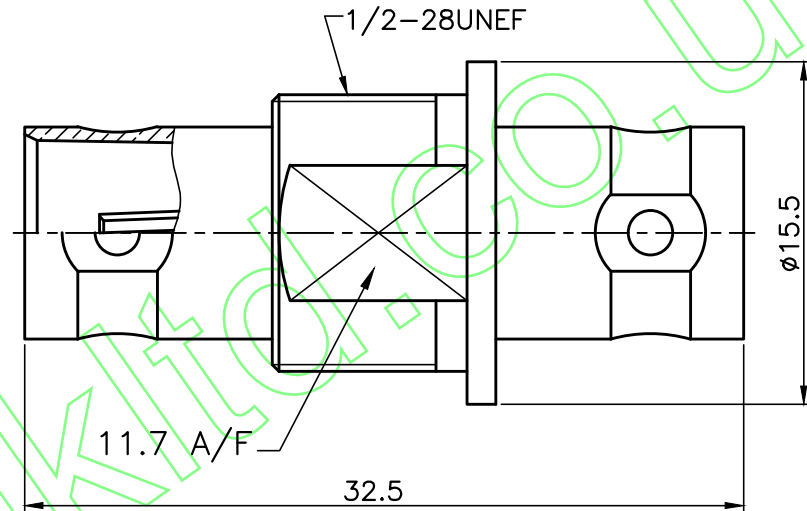

REVISIONS		
ISS	DESCRIPTION	DATE

RoHS COMPLIANT

PANEL CUTOUT

CONNECTORS CABLES

SPECIALISTS LTD.

TITLE: BNC ISOLATED BULKHEAD FEMALE TO FEMALE ADAPTOR (75 ohm)

PART NO: BBJJA753GINS

DR NO:

APRD:	UNLESS OTHERWISE SPECIFIED TOLERANCES 0.5-6 = ±0.2 >6-30 = ±0.4 >30-120 = ±0.6 >120-315 = ±1 >315-1000 = ±1.6 ANGLES = ±5°			
CHKD:		NUT	BRASS	NICKEL
DR:		WASHER	STEEL	NICKEL
DATE: 02/08/17"	UNIT: mm	INSULATOR BODY	ABS	NATURAL
SHEET: .	SCALE: 3/1	LOCK WASHER	BRASS	NICKEL
		CONTACT PIN	BRASS	GOLD
		INSULATOR	TEFLON	WHITE
		BODY	BRASS	NICKEL
		NO. DESCRIPTION	MATERIAL	FINISH