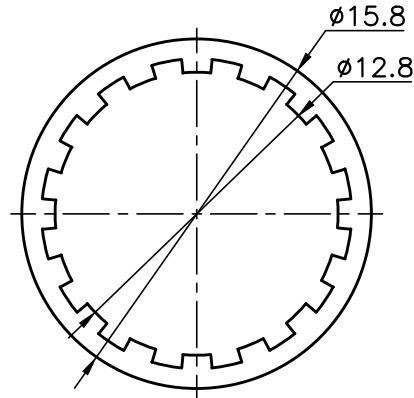

REVISIONS		
ISS	DESCRIPTION	DATE

RoHS COMPLIANT

PANEL CUTOUT

CONNECTORS CABLES

SPECIALISTS LTD.

TITLE: BNC ISOLATED BULKHEAD FEMALE TO FEMALE ADAPTOR (75 ohm)

PART NO: BBJJA753GINS

DR NO:

APRD:	UNLESS OTHERWISE SPECIFIED TOLERANCES 0.5-6 = ±0.2 >6-30 = ±0.4 >30-120 = ±0.6 >120-315 = ±1 >315-1000 = ±1.6 ANGLES = ±5°			
CHKD:		NUT	BRASS	NICKEL
DR:		WASHER	STEEL	NICKEL
DATE: 02/08/17"	UNIT: mm	INSULATOR BODY	ABS	NATURAL
SHEET: .	SCALE: 3/1	LOCK WASHER	BRASS	NICKEL
		CONTACT PIN	BRASS	GOLD
		INSULATOR	TEFLON	WHITE
		BODY	BRASS	NICKEL
		NO. DESCRIPTION	MATERIAL	FINISH