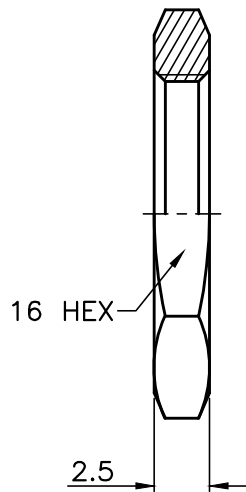

REVISIONS		
ISS	DESCRIPTION	DATE

RoHS COMPLIANT

PANEL CUTOUT

CONNECTORS CABLES

SPECIALISTS LTD.

TITLE: BNC ISOLATED BULKHEAD FEMALE TO FEMALE ADAPTOR (75 ohm)

PART NO: BBJJA753GINS

DR NO:

APRD:	UNLESS OTHERWISE SPECIFIED TOLERANCES 0.5-6 = ±0.2 >6-30 = ±0.4 >30-120 = ±0.6 >120-315 = ±1 >315-1000 = ±1.6 ANGLES = ±5°			
CHKD:		NUT	BRASS	NICKEL
DR:		WASHER	STEEL	NICKEL
DATE: 02/08/17"	UNIT: mm	INSULATOR BODY	ABS	NATURAL
SHEET: .	SCALE: 3/1	LOCK WASHER	BRASS	NICKEL
		CONTACT PIN	BRASS	GOLD
		INSULATOR	TEFLON	WHITE
		BODY	BRASS	NICKEL
		NO. DESCRIPTION	MATERIAL	FINISH