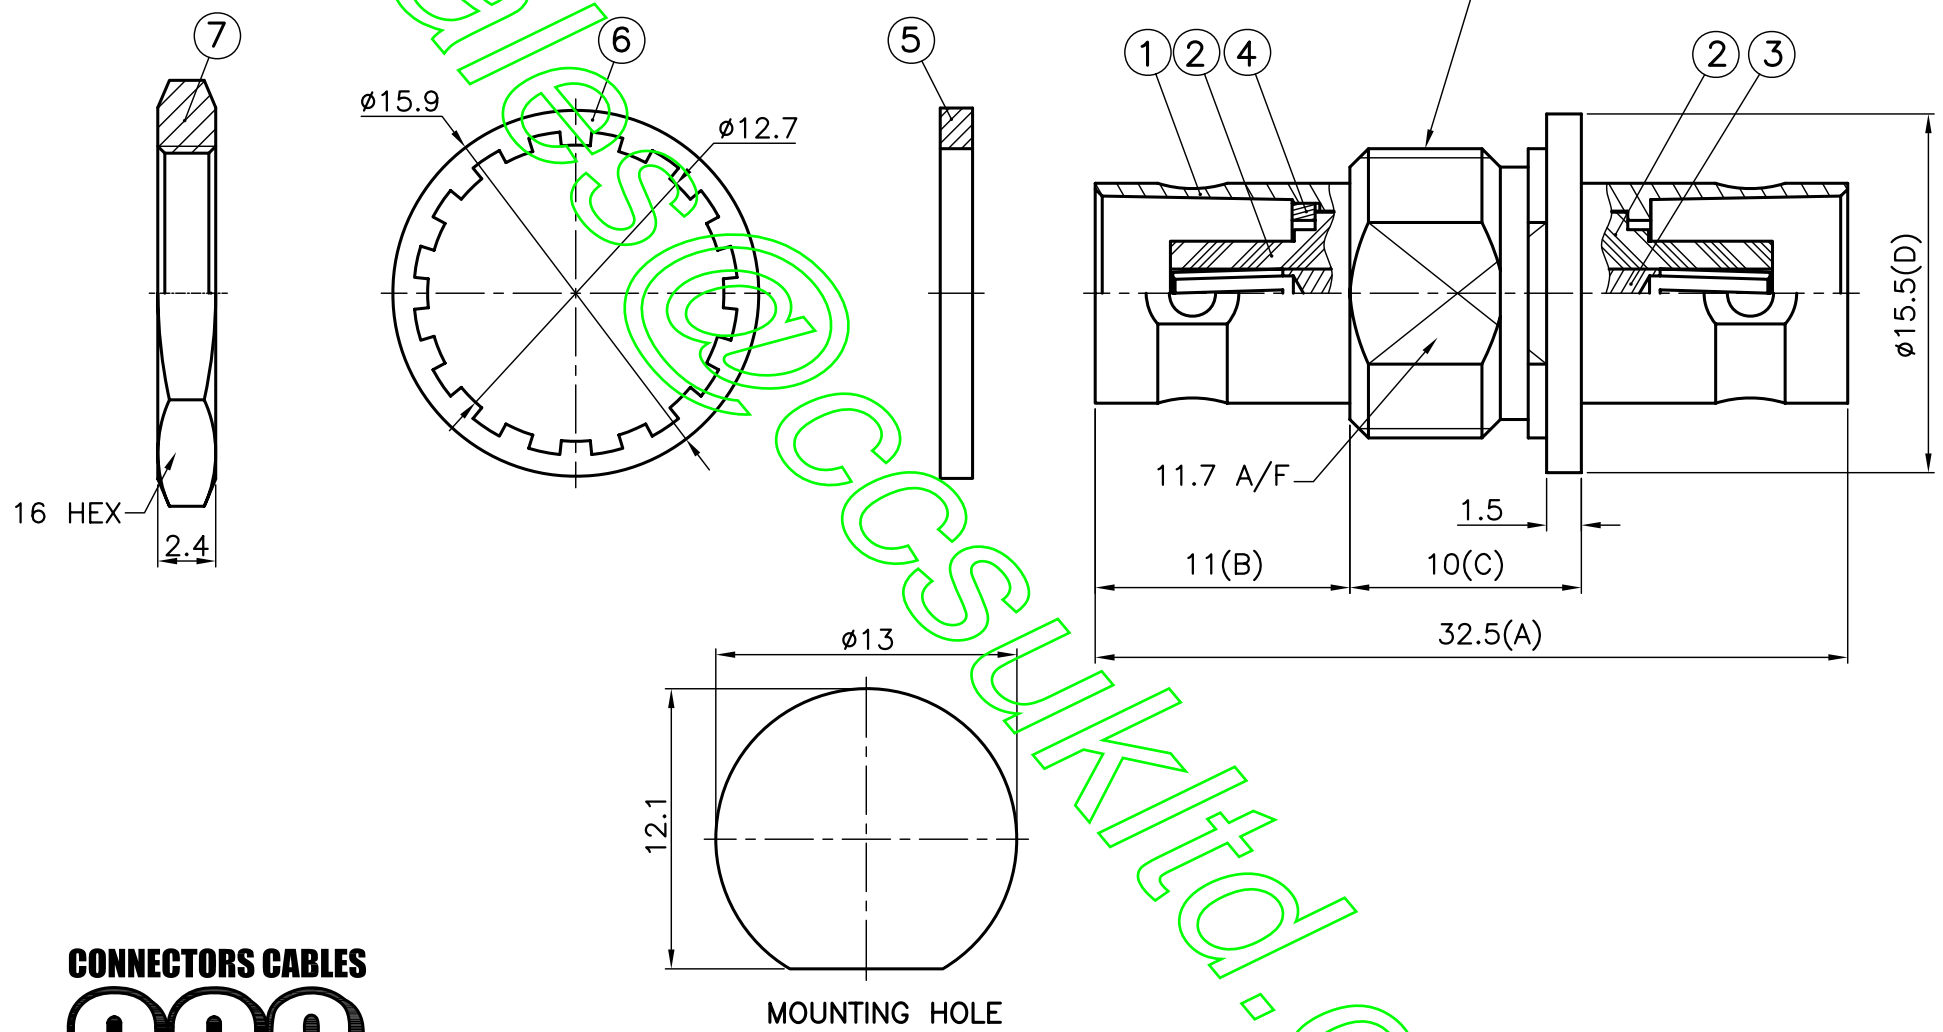

REVISIONS		
ISS	DESCRIPTION	DATE

RoHS COMPLIANT

CONNECTORS CABLES
COS
SPECIALISTS LTD.

TITLE: BNC FEMALE TO FEMALE BULKHEAD
 PART NO: BBJA50
 DRAWING NO: . 29

APRD:	UNLESS OTHERWISE SPECIFIED TOLERANCES 0.5-6 = ±0.2 >6-30 = ±0.4 >30-120 = ±0.6 >120-315 = ±1 >315-1000 = ±1.6 ANGLES = ±5°	UNIT: mm
CHKD:		SCALE: 3/1
DR:		DATE: 11/18/09"

NO.	DESCRIPTION	MATERIAL	FINISH
7	NUT	BRASS	NICKEL
6	WASHER	STEEL	NICKEL
5	GASKET	RUBBER	RED
4	LOCK WASHER	BRASS	NICKEL
3	CONTACT PIN	BRASS	GOLD
2	INSULATOR	DEL RIN	WHITE
1	BODY	BRASS	NICKEL